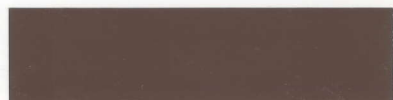

CUSTOM-BILT METALS

LAST-TIME® Brand Products
Since 1974

Colors shown on this card match actual finish colors as accurately as possible, but may vary slightly from finished product.

Raffia Beige

Tahoe Blue

Classic Cream

White Primer

Colonial Red
Not available in 19"

Marine Green
Not available in 19"

Black
Not available in 19"

Moss Green
Not available in 19"

White

Beaver Brown