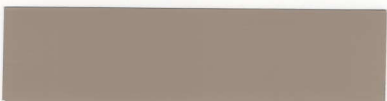

Ivory

Old Towne Gray

Leaf Green

Storm Gray

Musket Brown

Royal Brown

Forest Green

Colonial Gray

Pebblestone Clay

Buckskin Brown

A lasting promise from the trusted name in Metal Gutter Systems.

COLOR SELECTION FOR STEEL GUTTERS

Select from these beautiful colors to enhance your project. Sophisticated polyester paint coating systems provide excellent flexibility and adhesion characteristics. Steel gutter profiles will retain their color and gloss for year after year beauty. Our products come complete with a lifetime performance warranty.